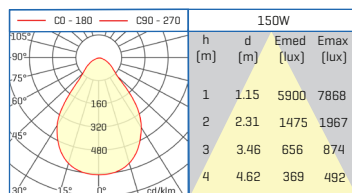

VEGA 150W

	W	K	Lm	Colour	
30651504W	150W	4000K	12000	Matt White	1/3
30651504N	150W	4000K	12000	Matt Black	1/3