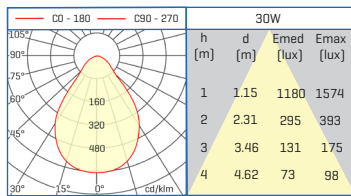

VEGA DATASHEET

VEGA 10W

| | W | K | Lm | Colour | ☐ |
|-----------|-----|-------|-----|------------|------|
| 30650104W | 10W | 4000K | 800 | Matt White | 1/20 |
| 30650104N | 10W | 4000K | 800 | Matt Black | 1/20 |

DIMENSIONS IN MILLIMETERS

BODY ALU

REFLECTOR PC

T6

VEGA DATASHEET

VEGA 30W

| | W | K | Lm | Colour | |
|-----------|-----|-------|------|------------|------|
| 30650304W | 30W | 4000K | 2400 | Matt White | 1/10 |
| 30650304N | 30W | 4000K | 2400 | Matt Black | 1/10 |

DIMENSIONS IN MILLIMETERS

BODY ALU

REFLECTOR PC

T6

VEGA DATASHEET

VEGA 50W

| | W | K | Lm | Colour | |
|-----------|-----|-------|------|------------|------|
| 30650504W | 50W | 4000K | 4000 | Matt White | 1/10 |
| 30650504N | 50W | 4000K | 4000 | Matt Black | 1/10 |