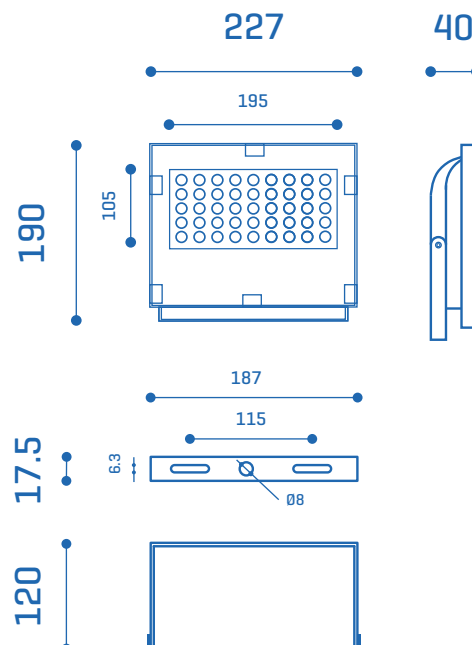

DIMENSIONS IN MILLIMETERS

BODY ALU

REFLECTOR PC

T6

VEGA DATASHEET

VEGA 30W

| | W | K | Lm | Colour | |
|-----------|-----|-------|------|------------|------|
| 30650304W | 30W | 4000K | 2400 | Matt White | 1/10 |
| 30650304N | 30W | 4000K | 2400 | Matt Black | 1/10 |

DIMENSIONS IN MILLIMETERS

BODY ALU

REFLECTOR PC

T6

VEGA DATASHEET

VEGA 50W

| | W | K | Lm | Colour | |
|-----------|-----|-------|------|------------|------|
| 30650504W | 50W | 4000K | 4000 | Matt White | 1/10 |
| 30650504N | 50W | 4000K | 4000 | Matt Black | 1/10 |

DIMENSIONS IN MILLIMETERS

BODY ALU

REFLECTOR PC

T6

VEGA DATASHEET

VEGA 100W

| | W | K | Lm | Colour | |
|-----------|------|-------|------|------------|-----|
| 30651004W | 100W | 4000K | 8000 | Matt White | 1/4 |
| 30651004N | 100W | 4000K | 8000 | Matt Black | 1/4 |

DIMENSIONS IN MILLIMETERS

BODY ALU

REFLECTOR PC

T6

VEGA DATASHEET

VEGA 200W

| | W | K | Lm | Colour | |
|-----------|------|-------|-------|------------|-----|
| 30652004W | 200W | 4000K | 16000 | Matt White | 1/2 |
| 30652004N | 200W | 4000K | 16000 | Matt Black | 1/2 |