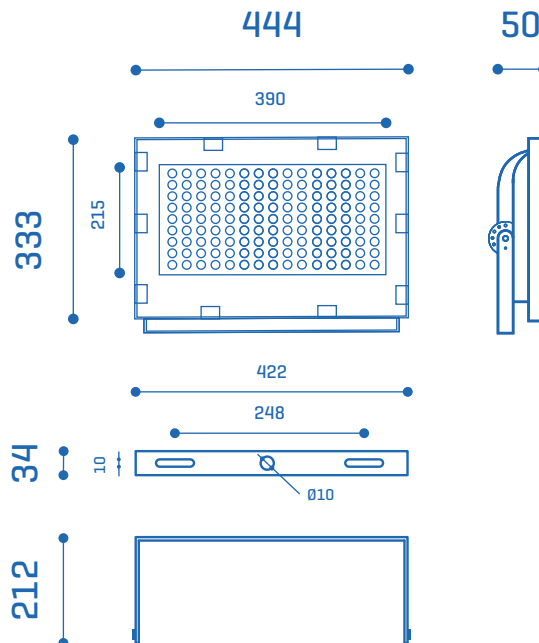

DIMENSIONS IN MILLIMETERS

BODY ALU

REFLECTOR PC

T6

VEGA DATASHEET

VEGA 200W

| | W | K | Lm | Colour | |
|-----------|------|-------|-------|------------|-----|
| 30652004W | 200W | 4000K | 16000 | Matt White | 1/2 |
| 30652004N | 200W | 4000K | 16000 | Matt Black | 1/2 |

|
 |
 100-265 V
50-60 Hz
CRI >80

-20+50°C |
 0.95 |
 5 mm |
 |
 1 m |
 > 0,9 |
 IP 65 |
 IK 07 |
 NO DIM |
 ANTI-GLARE |
 ON/OFF |
 35.000 h. |
 60° |
 DRIVER INCL

DIMENSIONS IN MILLIMETERS

BODY ALU

REFLECTOR PC