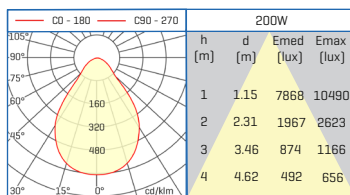

BODY ALU

REFLECTOR PC

T6