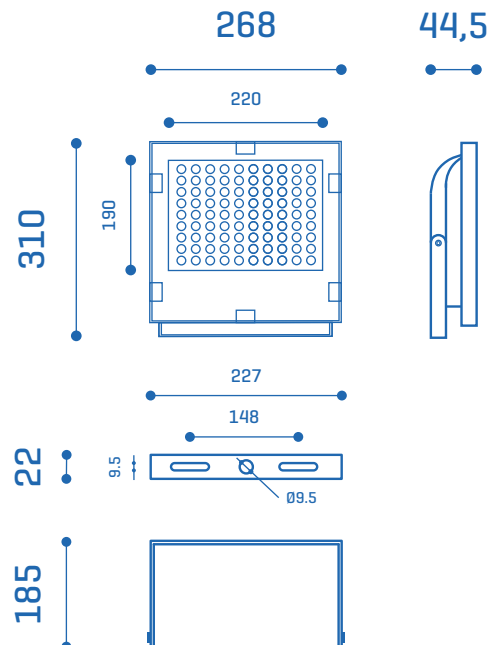

DIMENSIONS IN MILLIMETERS