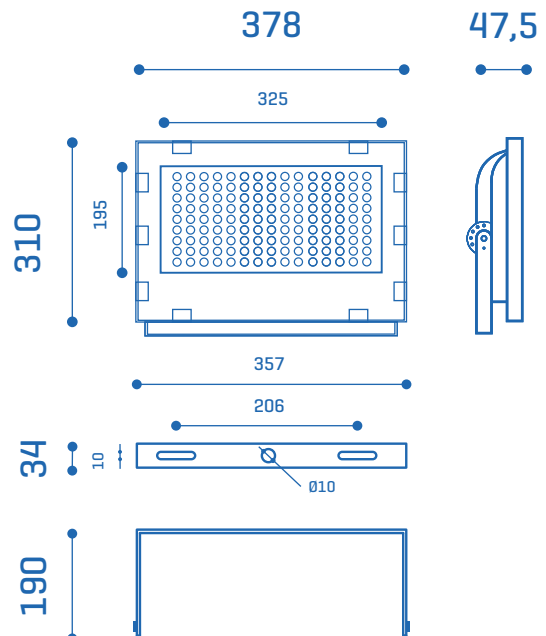

DIMENSIONS IN MILLIMETERS

BODY ALU

REFLECTOR PC

T6

VEGA DATASHEET

VEGA 30W

| | W | K | Lm | Colour | |
|-----------|-----|-------|------|------------|------|
| 30650304W | 30W | 4000K | 2400 | Matt White | 1/10 |
| 30650304N | 30W | 4000K | 2400 | Matt Black | 1/10 |

DIMENSIONS IN MILLIMETERS

BODY ALU

REFLECTOR PC

T6

VEGA DATASHEET

VEGA 50W

| | W | K | Lm | Colour | |
|-----------|-----|-------|------|------------|------|
| 30650504W | 50W | 4000K | 4000 | Matt White | 1/10 |
| 30650504N | 50W | 4000K | 4000 | Matt Black | 1/10 |

DIMENSIONS IN MILLIMETERS

BODY ALU

REFLECTOR PC

T6

VEGA DATASHEET

VEGA 100W

| | W | K | Lm | Colour | |
|-----------|------|-------|------|------------|-----|
| 30651004W | 100W | 4000K | 8000 | Matt White | 1/4 |
| 30651004N | 100W | 4000K | 8000 | Matt Black | 1/4 |

DIMENSIONS IN MILLIMETERS

BODY ALU

REFLECTOR PC

T6

VEGA DATASHEET

VEGA 200W

| | W | K | Lm | Colour | |
|-----------|------|-------|-------|------------|-----|
| 30652004W | 200W | 4000K | 16000 | Matt White | 1/2 |
| 30652004N | 200W | 4000K | 16000 | Matt Black | 1/2 |