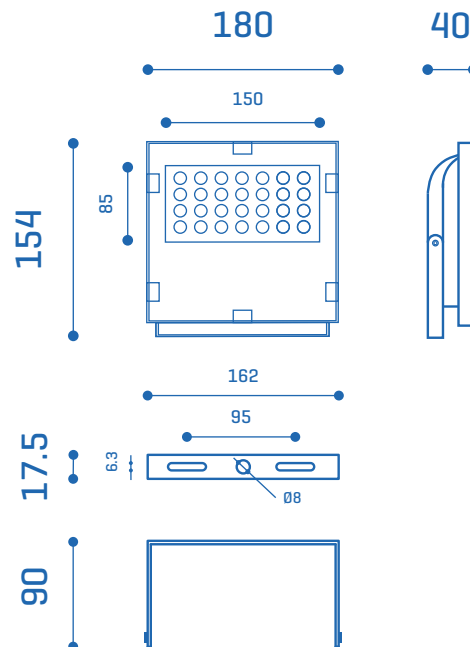

DIMENSIONS IN MILLIMETERS

BODY ALU

REFLECTOR PC

T6

VEGA DATASHEET

VEGA 30W

| | W | K | Lm | Colour | |
|-----------|-----|-------|------|------------|------|
| 30650304W | 30W | 4000K | 2400 | Matt White | 1/10 |
| 30650304N | 30W | 4000K | 2400 | Matt Black | 1/10 |

DIMENSIONS IN MILLIMETERS

BODY ALU

REFLECTOR PC

T6

VEGA DATASHEET

VEGA 50W

| | W | K | Lm | Colour | |
|-----------|-----|-------|------|------------|------|
| 30650504W | 50W | 4000K | 4000 | Matt White | 1/10 |
| 30650504N | 50W | 4000K | 4000 | Matt Black | 1/10 |

DIMENSIONS IN MILLIMETERS

BODY ALU

REFLECTOR PC

T6

VEGA DATASHEET

VEGA 100W

| | W | K | Lm | Colour | |
|-----------|------|-------|------|------------|-----|
| 30651004W | 100W | 4000K | 8000 | Matt White | 1/4 |
| 30651004N | 100W | 4000K | 8000 | Matt Black | 1/4 |

DIMENSIONS IN MILLIMETERS

BODY ALU

REFLECTOR PC

T6

VEGA DATASHEET

VEGA 200W

| | W | K | Lm | Colour | |
|-----------|------|-------|-------|------------|-----|
| 30652004W | 200W | 4000K | 16000 | Matt White | 1/2 |
| 30652004N | 200W | 4000K | 16000 | Matt Black | 1/2 |