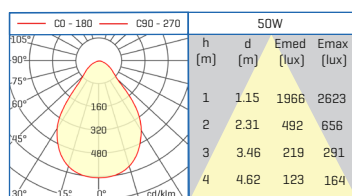

VEGA DATASHEET

VEGA 10W

| | W | K | Lm | Colour | ☐ |
|-----------|-----|-------|-----|------------|------|
| 30650104W | 10W | 4000K | 800 | Matt White | 1/20 |
| 30650104N | 10W | 4000K | 800 | Matt Black | 1/20 |

DIMENSIONS IN MILLIMETERS

BODY ALU

REFLECTOR PC

T6

VEGA DATASHEET

VEGA 30W

| | W | K | Lm | Colour | |
|-----------|-----|-------|------|------------|------|
| 30650304W | 30W | 4000K | 2400 | Matt White | 1/10 |
| 30650304N | 30W | 4000K | 2400 | Matt Black | 1/10 |

DIMENSIONS IN MILLIMETERS

BODY ALU

REFLECTOR PC

T6

VEGA DATASHEET

VEGA 50W

| | W | K | Lm | Colour | |
|-----------|-----|-------|------|------------|------|
| 30650504W | 50W | 4000K | 4000 | Matt White | 1/10 |
| 30650504N | 50W | 4000K | 4000 | Matt Black | 1/10 |