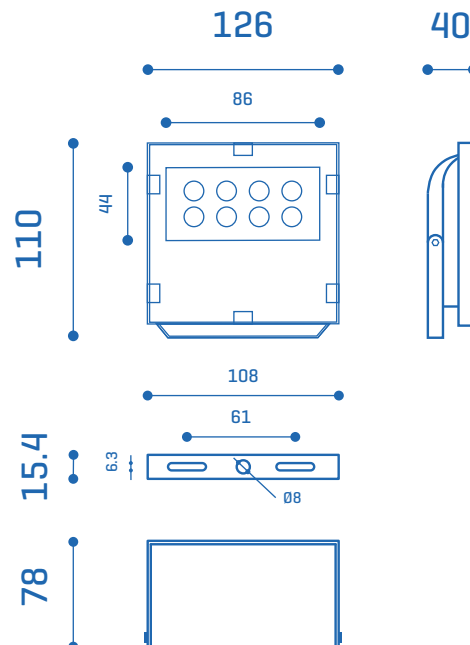

DIMENSIONS IN MILLIMETERS

BODY ALU

REFLECTOR PC

T6

VEGA DATASHEET

VEGA 30W

| | W | K | Lm | Colour | |
|-----------|-----|-------|------|------------|------|
| 30650304W | 30W | 4000K | 2400 | Matt White | 1/10 |
| 30650304N | 30W | 4000K | 2400 | Matt Black | 1/10 |

DIMENSIONS IN MILLIMETERS

BODY ALU

REFLECTOR PC

T6

VEGA DATASHEET

VEGA 50W

| | W | K | Lm | Colour | |
|-----------|-----|-------|------|------------|------|
| 30650504W | 50W | 4000K | 4000 | Matt White | 1/10 |
| 30650504N | 50W | 4000K | 4000 | Matt Black | 1/10 |

DIMENSIONS IN MILLIMETERS

BODY ALU

REFLECTOR PC

T6

VEGA DATASHEET

VEGA 100W

| | W | K | Lm | Colour | |
|-----------|------|-------|------|------------|-----|
| 30651004W | 100W | 4000K | 8000 | Matt White | 1/4 |
| 30651004N | 100W | 4000K | 8000 | Matt Black | 1/4 |

DIMENSIONS IN MILLIMETERS

BODY ALU

REFLECTOR PC

T6

VEGA DATASHEET

VEGA 200W

| | W | K | Lm | Colour | |
|-----------|------|-------|-------|------------|-----|
| 30652004W | 200W | 4000K | 16000 | Matt White | 1/2 |
| 30652004N | 200W | 4000K | 16000 | Matt Black | 1/2 |