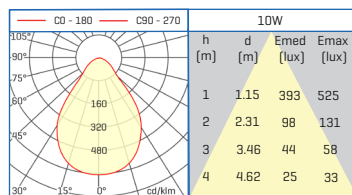

VEGA DATASHEET

VEGA 10W

| | W | K | Lm | Colour | ☐ |
|-----------|-----|-------|-----|------------|------|
| 30650104W | 10W | 4000K | 800 | Matt White | 1/20 |
| 30650104N | 10W | 4000K | 800 | Matt Black | 1/20 |

DIMENSIONS IN MILLIMETERS

BODY ALU

REFLECTOR PC

T6

VEGA DATASHEET

VEGA 30W

| | W | K | Lm | Colour | |
|-----------|-----|-------|------|------------|------|
| 30650304W | 30W | 4000K | 2400 | Matt White | 1/10 |
| 30650304N | 30W | 4000K | 2400 | Matt Black | 1/10 |

DIMENSIONS IN MILLIMETERS

BODY ALU

REFLECTOR PC

T6

VEGA DATASHEET

VEGA 50W

| | W | K | Lm | Colour | |
|-----------|-----|-------|------|------------|------|
| 30650504W | 50W | 4000K | 4000 | Matt White | 1/10 |
| 30650504N | 50W | 4000K | 4000 | Matt Black | 1/10 |