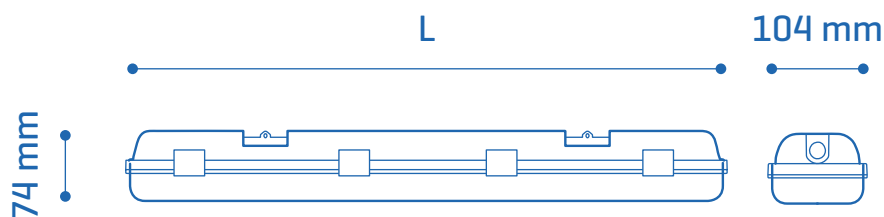

## HYDRA

	W	L	
30012100	MAX 2 X 10W	670 mm	1/15
30012180	MAX 2 X 20W	1270 mm	1/10
30012240	MAX 2 X 25W	1570 mm	1/10

POLYCARBONATE COVER

ONE SIDE CONNECTION

NO INCL