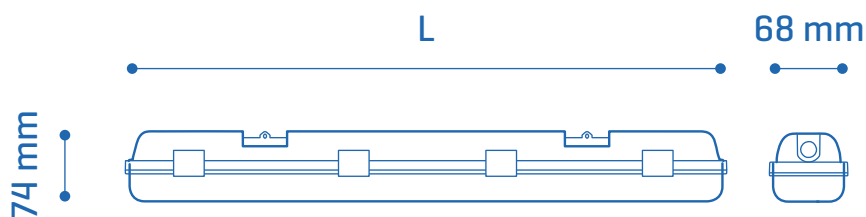

## HYDRA

	W	L	
30011100	MAX 1 X 10W	670 mm	1/20
30011180	MAX 1 X 20W	1270 mm	1/12
30011240	MAX 1 X 25W	1570 mm	1/12

POLYCARBONATE COVER

ONE SIDE CONNECTION

NO INCL

## HYDRA

	W	L	
30012100	MAX 2 X 10W	670 mm	1/15
30012180	MAX 2 X 20W	1270 mm	1/10
30012240	MAX 2 X 25W	1570 mm	1/10

POLYCARBONATE COVER

ONE SIDE CONNECTION

NO INCL