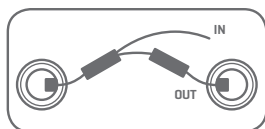

220-240 V
50-60 Hz
CRI >80

3 YEARS
GUARANTEE

- Conexión "loop in loop out".
- "Loop in loop out" connection.
- Connectique à repiquage.
- Collegamento in cascata.
- Verbindung "loop in loop out".

MAT ALU