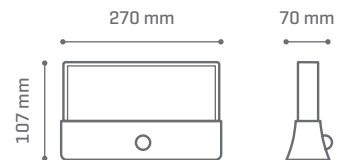

SENSOR

IP
65

NO DIM

> 30.000

60.000 h.

130°

DRIVER
INCL

OUTDOOR
INDOOR