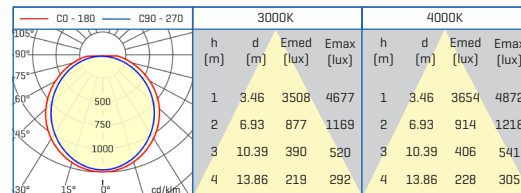

FAST CONNECTOR DETAILS