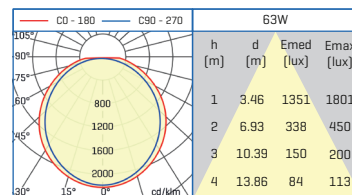

FAST CONNECTOR DETAILS

Cable diameter: Ø4-11mm
Cable measures: 10-12mm, Ø 0.5-2.5mm²
Dimensions: 27, 24, MAX 55, MAX 48, 9.920, Ø26.6