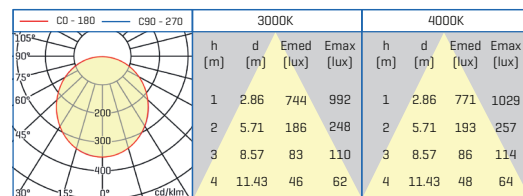

SQUAD

	W	K	Lm	Colour	☐
30810353W	35W	3000K	2700	Matt White	1/6
30810353A	35W	3000K	2700	Anthracite	1/6
30810354W	35W	4000K	2800	Matt White	1/6
30810354A	35W	4000K	2800	Anthracite	1/6

ADDITIONAL TECHNICAL DATA

LED CHIP

Light Source	EVERLIGHT SMD2835
Color Temperature	3000K / 4000K
Colour Rendering Index	CRI 86
Led Lifespan	L80>60.000h
Photobiological safety	RG0

DRIVER

Model	KEDH036S0900NR79A9
Input Voltage	220-240Vac-50/60hz
Output Voltage	30-40Vdc/55Vdc max
Output Current	900mA
Efficiency	>90%
Temperature Index	Ta:50° Tc:85°
Ingress Protection	IP65