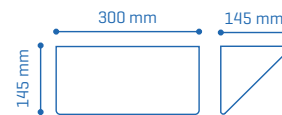

SQUAD

	W	K	Lm	Colour	☐
30810353W	35W	3000K	2700	Matt White	1/6
30810353A	35W	3000K	2700	Anthracite	1/6
30810354W	35W	4000K	2800	Matt White	1/6
30810354A	35W	4000K	2800	Anthracite	1/6

ADDITIONAL TECHNICAL DATA

LED CHIP

Light Source	EVERLIGHT SMD2835
Color Temperature	3000K / 4000K
Colour Rendering Index	CRI 86
Led Lifespan	L80>60.000h
Photobiological safety	RG0

DRIVER

Model	KEDH036S0900NR79A9
Input Voltage	220-240Vac-50/60hz
Output Voltage	30-40Vdc/55Vdc max
Output Current	900mA
Efficiency	>90%
Temperature Index	Ta:50° Tc:85°
Ingress Protection	IP65