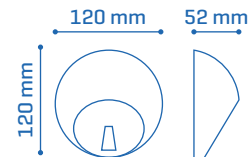

LINEBALL DATASHEET

LINEBALL

	W	K	Lm	mA	Colour	☐
30840033W	3W	3000K	120	700	Matt White	1/16
30840033A	3W	3000K	120	700	Anthracite	1/16
30840034W	3W	4000K	150	700	Matt White	1/16
30840034A	3W	4000K	150	700	Anthracite	1/16

ADDITIONAL TECHNICAL DATA

LED CHIP

Light Source	CREE XP-E
Color Temperature	3000K / 4000K
Colour Rendering Index	CRI 83
--Led Lifespan	L80>60.500h
Photobiological safety	RG2

DRIVER

Model	ESPLDR3W0700
Input Voltage	100-240Vac-50/60hz
Output Voltage	2.5-5Vdc/8Vdc max
Output Current	700mA
Efficiency	>90%
Temperature Index	Ta:50° Tc:85°
Ingress Protection	IP65