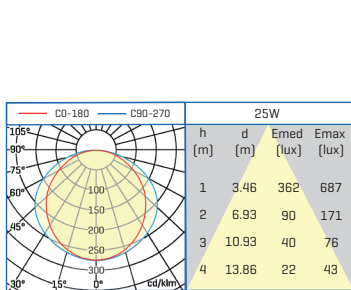

## HYDRA Led 25W

		Lm/W	W	K	Lm	
30021254		100	25W	4000K	2500	1/12
30021256		100	25W	6000K	2500	1/12

| 220-240 V 50-60 Hz CRI >80 | FAST CONNECTOR | -20+45°C | | IK 10 | IP 65 | > 0,9 | NO DIM | ON OFF | > 15.000 50.000 h. | 120° | POLYCARBONATE | DRIVER INCL  
 Emergency Kit (Please consult) | Photobiological Safety: RGO