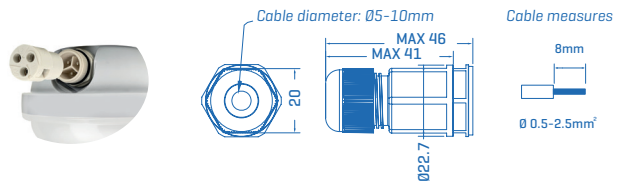

FAST CONNECTOR DETAILS

ACCESSORIES

30021000	Suspension Kit (for 2 Hydras)	1

Quick adjustment

ACCESSORIES (included)

Fixed bracket	2

BODY COLOUR: Gris / Grey / Gris

DIFFUSER