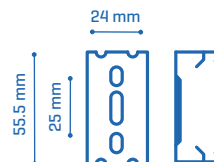

ACCESSORIES (included)

Fixed bracket	2

BODY COLOUR: Gris / Grey / Gris

DIFFUSER