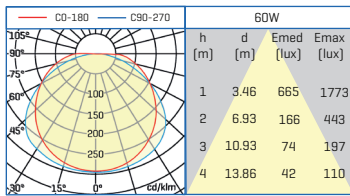

HYDRA Led 60W Linkable

	Lm/W	W	K	Lm	
30022604LK	100	60W	4000K	6000	1/8

SMD | 220-240 V 50-60 Hz CRI >80 | FAST CONNECTOR | -20+45°C | CE | IK 10 | IP 65 | PF > 0,9 | NO DIM | ON/OFF > 15.000 | 50.000 h. | 120° | POLYCARBONATE | DRIVER INCL

Emergency Kit (Please consult) | Photobiological Safety: RGD

FAST CONNECTOR DETAILS