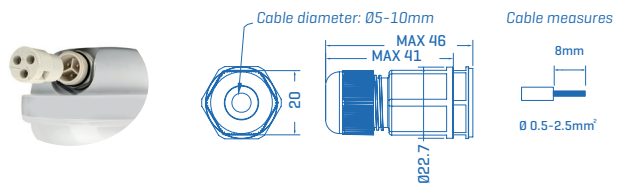

FAST CONNECTOR DETAILS

ACCESSORIES

30021000	Suspension Kit (for 2 Hydras)	1

Quick adjustment

ACCESSORIES [included]

Fixed bracket	2

BODY COLOUR: Gris / Grey / Gris

DIFFUSER