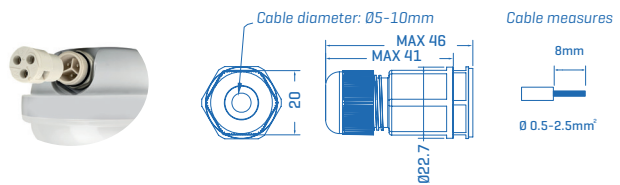

FAST CONNECTOR DETAILS

ACCESSORIES

30021000	Suspension Kit (for 2 Hydras)	1

Quick adjustment

ACCESSORIES [included]

Fixed bracket	2

BODY COLOUR: Gris / Grey / Gris

DIFFUSER