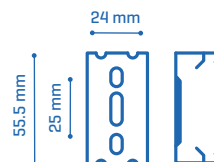

ACCESSORIES [included]

Fixed bracket	2

BODY COLOUR: Gris / Grey / Gris

DIFFUSER