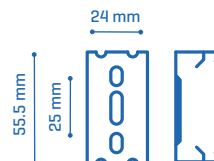

### FAST CONNECTOR DETAILS

- Conexión lineal
- Linkable
- Câblage traversant
- Collegabile
- Verknüpfbar

ACCESSORIES		
<b>30021000</b>	Suspension Kit (for 2 Hydras)	1

Quick adjustment

ACCESSORIES [included]		
Fixed bracket		2