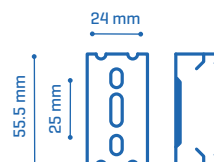

ACCESSORIES [included]

Fixed bracket	2

BODY COLOUR: Gris / Grey / Gris

DIFFUSER