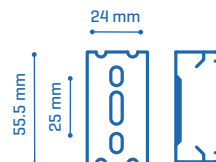

ACCESSORIES [included]

Fixed bracket	2

BODY COLOUR: Gris / Grey / Gris

DIFFUSER