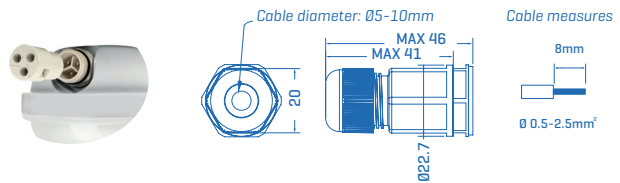

FAST CONNECTOR DETAILS

ACCESSORIES

30021000	Suspension Kit (for 2 Hydras)	1

Quick adjustment

ACCESSORIES [included]

Fixed bracket	2

BODY COLOUR: Gris / Grey / Gris

DIFFUSER