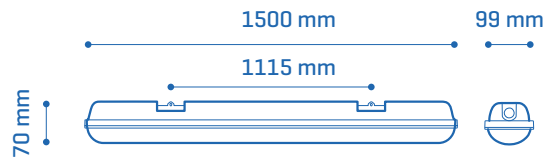

HYDRA Led 60W

		Lm/W	W	K	Lm	
30022604		100	60W	4000K	6000	1/8
30022606		100	60W	6000K	6000	1/8