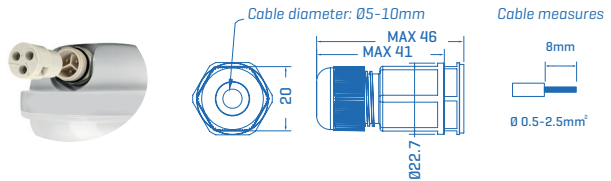

### FAST CONNECTOR DETAILS

- Conexión lineal
- Linkable
- Câblage transversant
- Collegabile
- Verknüpfbar

ACCESSORIES		
<b>30021000</b>	Suspension Kit (for 2 Hydras)	1

Quick adjustment

ACCESSORIES [included]		
	Fixed bracket	2