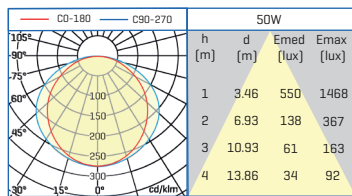

HYDRA Led 50W Linkable

	Lm/W	W	K	Lm	
30022504LK	100	50W	4000K	5000	1/8

SMD | 220-240 V 50-60 Hz CRI >80 | FAST CONNECTOR | -20+45°C | CE | IK 10 | IP 65 | PF > 0,9 | NO DIM | ON OFF > 15.000 | 50.000 h. | 120° | POLYCARBONATE | DRIVER INCL

Emergency Kit (Please consult) | Photobiological Safety: RGD

FAST CONNECTOR DETAILS