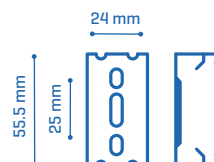

ACCESSORIES [included]

Fixed bracket	2

BODY COLOUR: Gris / Grey / Gris

DIFFUSER