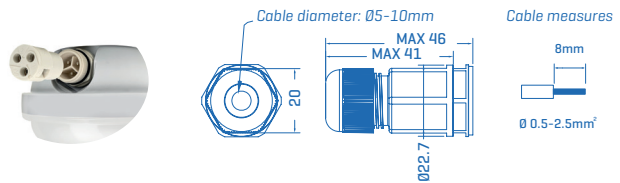

FAST CONNECTOR DETAILS

ACCESSORIES

30021000	Suspension Kit (for 2 Hydras)	1

Quick adjustment

ACCESSORIES [included]

Fixed bracket	2

BODY COLOUR: Gris / Grey / Gris

DIFFUSER