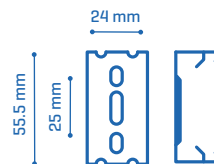

### FAST CONNECTOR DETAILS

- Conexión lineal
- Linkable
- Câblage transversant
- Collegabile
- Verknüpfbar

ACCESSORIES		
<b>30021000</b>	Suspension Kit (for 2 Hydras)	1

Quick adjustment

ACCESSORIES [included]		
	Fixed bracket	2