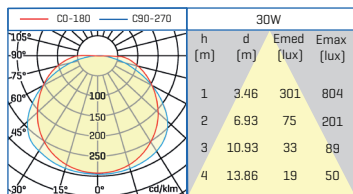

HYDRA Led 30W Linkable

	Lm/W	W	K	Lm	
30021304LK	100	30W	4000K	3000	1/12

LED SMD | 220-240 V 50-60 Hz CRI >80 | FAST CONNECTOR | -20+45°C | CE | IK 10 | IP 65 | PF > 0,9 | NO DIM | ON/OFF > 15.000 | 50.000 h. | 120° | POLYCARBONATE | DRIVER INCL

Emergency Kit (Please consult) | Photobiological Safety: RGD

FAST CONNECTOR DETAILS