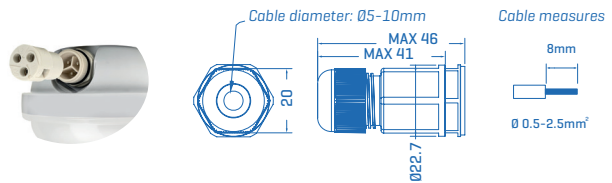

FAST CONNECTOR DETAILS

- Conexión lineal
- Linkable
- Câblage traversant
- Collegabile
- Verknüpfbar

ACCESSORIES		
30021000	Suspension Kit (for 2 Hydras)	1

Quick adjustment

ACCESSORIES [included]		
Fixed bracket		2

BODY COLOUR: Gris / Grey / Gris

DIFFUSER