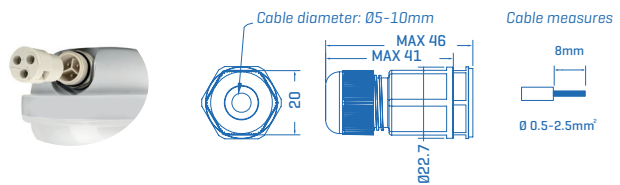

FAST CONNECTOR DETAILS

ACCESSORIES

30021000	Suspension Kit (for 2 Hydras)	1

Quick adjustment

ACCESSORIES [included]

Fixed bracket	2

BODY COLOUR: Gris / Grey / Gris

DIFFUSER