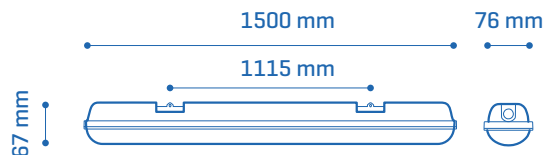

HYDRA Led 30W

		Lm/W	W	K	Lm	
30021304		100	30W	4000K	3000	1/12
30021306		100	30W	6000K	3000	1/12