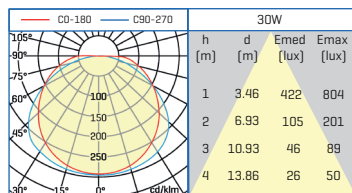

HYDRA Led 30W

		Lm/W	W	K	Lm	
30021304		100	30W	4000K	3000	1/12
30021306		100	30W	6000K	3000	1/12