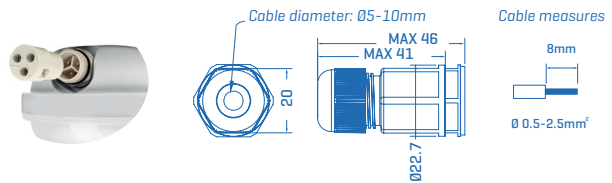

ACCESSORIES

30021000	Suspension Kit (for 2 Hydras)	1

Quick adjustment

ACCESSORIES [included]

Fixed bracket	2

BODY COLOUR: Gris / Grey / Gris

DIFFUSER