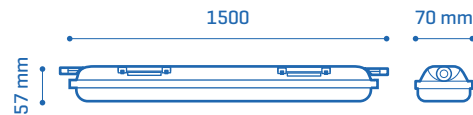

HYDRA ECO DATASHEET

LINKABLE

HYDRA ECO Linkable 60W

	W	K	Lm	L	
30872604LK	60W	4000K	6000	1500 mm	1/12

2 YEARS GUARANTEE

Emergency Kit (Please consult)

- Conexión lineal
- Linkable
- Câblage traversant
- Collegabile
- Verknüpfbar

ACCESSORIES

30021000H	Suspension Kit [for 2 Hydra Eco]	1

FAST CONNECTOR DETAILS

Fixed bracket [included]	2

BODY **ABS** COLOUR: Grey

DIFFUSER **PC**