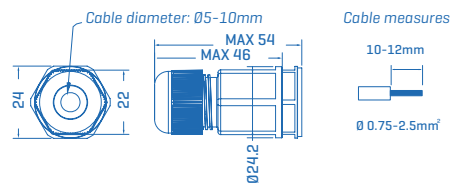

HYDRA ECO DATASHEET

HYDRA ECO 12W

	W	K	Lm	
30871124	12W	4000K	1200	1/12

2 YEARS GUARANTEE

Emergency Kit (Please consult)

FAST CONNECTOR DETAILS

ACCESSORIES

30021000H	Suspension Kit [for 2 Hydra Eco]	1

Fixed bracket [Included]

2

BODY **ABS** COLOUR: Grey

DIFFUSER **PC**