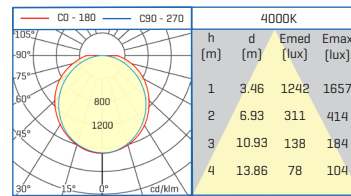

ACCESSORIES

30021000H	Suspension Kit [for 2 Hydra Eco]	1