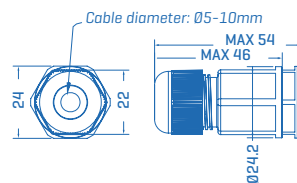

56 mm

FAST CONNECTOR DETAILS

Cable measures

ACCESSORIES

30021000H	Suspension Kit [for 2 Hydra Eco]	1
-----------	----------------------------------	---

Fixed bracket [Included]

2

BODY **ABS** COLOUR: Grey