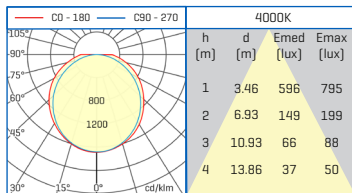

HYDRA ECO DATASHEET

HYDRA ECO 24W

	W	K	Lm	
30872244	24W	4000K	2400	1/12

| | 220-240 V 50-60 Hz CRI >80 | -20+40°C | FAST CONNECTOR | IK 08 | IP 65 | PF > 0,9 | NO DIM | ON OFF | 36.000 h. | 120° | POLYCARBONATE DIFFUSER | DRIVER INCL | OUTDOOR INDOOR

2 YEARS GUARANTEE

A+

Emergency Kit (Please consult)

FAST CONNECTOR DETAILS

ACCESSORIES

30021000H	Suspension Kit [for 2 Hydra Eco]	1

Fixed bracket [Included]	2

BODY **ABS** COLOUR: Grey

DIFFUSER **PC**