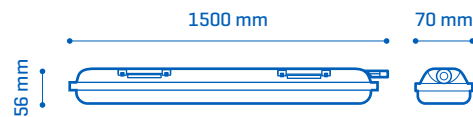

HYDRA ECO DATASHEET

HYDRA ECO 60W

	W	K	Lm	
30872604	60W	4000K	6000	1/12

2 YEARS GUARANTEE

A+

Emergency Kit (Please consult)

FAST CONNECTOR DETAILS

ACCESSORIES

30021000H	Suspension Kit [for 2 Hydra Eco]	1

Fixed bracket [Included]

2

BODY **ABS** COLOUR: Grey

DIFFUSER **PC**