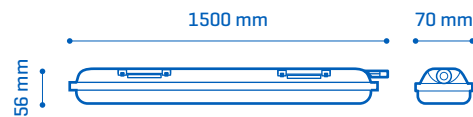

56 mm

FAST CONNECTOR DETAILS

Cable measures

ACCESSORIES

30021000H	Suspension Kit [for 2 Hydra Eco]	1
-----------	----------------------------------	---

Fixed bracket [Included]

2

BODY **ABS** COLOUR: Grey