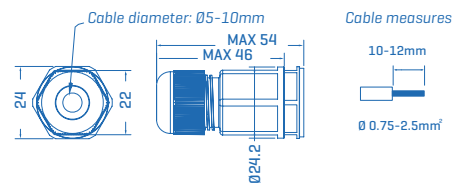

BODY **ABS** COLOUR: Grey

DIFFUSER **PC**