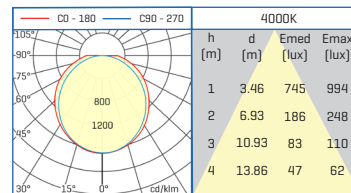

ACCESSORIES

30021000H	Suspension Kit [for 2 Hydra Eco]	1