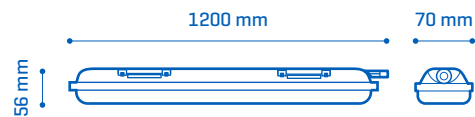

HYDRA ECO DATASHEET

HYDRA ECO 25W

	W	K	Lm	
30871254	25W	4000K	2500	1/12

2 YEARS GUARANTEE

Emergency Kit (Please consult)

FAST CONNECTOR DETAILS

ACCESSORIES

30021000H	Suspension Kit [for 2 Hydra Eco]	1

Fixed bracket [Included]	2

BODY **ABS** COLOUR: Grey

DIFFUSER **PC**