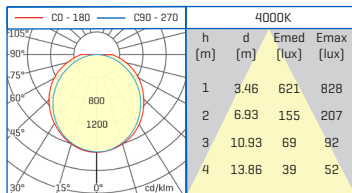

HYDRA ECO DATASHEET

HYDRA ECO 25W

	W	K	Lm	
30871254	25W	4000K	2500	1/12

2 YEARS GUARANTEE

Emergency Kit (Please consult)

FAST CONNECTOR DETAILS

ACCESSORIES

30021000H	Suspension Kit [for 2 Hydra Eco]	1

Fixed bracket [Included]	2

BODY **ABS** COLOUR: Grey

DIFFUSER **PC**