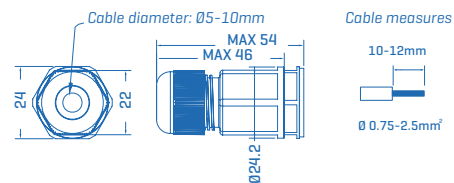

BODY **ABS** COLOUR: Grey

DIFFUSER **PC**