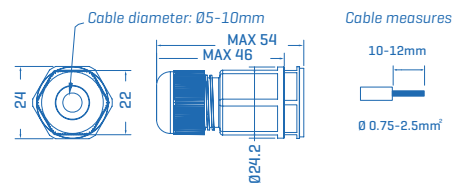

BODY **ABS** COLOUR: Grey

DIFFUSER **PC**