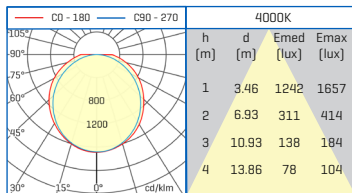

HYDRA ECO DATASHEET

HYDRA ECO 50W

	W	K	Lm	
30872504	50W	4000K	5000	1/12

2 YEARS GUARANTEE

Emergency Kit (Please consult)

FAST CONNECTOR DETAILS

ACCESSORIES

30021000H	Suspension Kit [for 2 Hydra Eco]	1

Fixed bracket [Included]	2

BODY **ABS** COLOUR: Grey

DIFFUSER **PC**