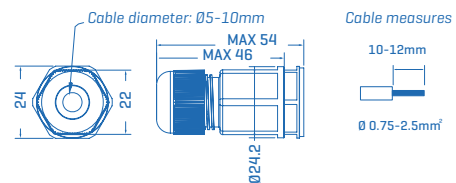

HYDRA ECO DATASHEET

HYDRA ECO 25W

	W	K	Lm	
30871254	25W	4000K	2500	1/12

2 YEARS GUARANTEE

Emergency Kit (Please consult)

FAST CONNECTOR DETAILS

ACCESSORIES

30021000H	Suspension Kit [for 2 Hydra Eco]	1

Fixed bracket [Included]	2

BODY **ABS** COLOUR: Grey

DIFFUSER **PC**