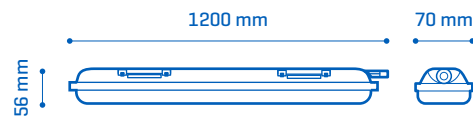

HYDRA ECO DATASHEET

HYDRA ECO 50W

	W	K	Lm	
30872504	50W	4000K	5000	1/12

2 YEARS GUARANTEE

Emergency Kit (Please consult)

FAST CONNECTOR DETAILS

ACCESSORIES

30021000H	Suspension Kit [for 2 Hydra Eco]	1

Fixed bracket [Included]	2

BODY **ABS** COLOUR: Grey

DIFFUSER **PC**