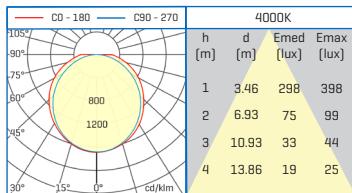

HYDRA ECO DATASHEET

HYDRA ECO 12W

	W	K	Lm	
30871124	12W	4000K	1200	1/12

2 YEARS GUARANTEE

Emergency Kit (Please consult)

FAST CONNECTOR DETAILS

ACCESSORIES

30021000H	Suspension Kit [for 2 Hydra Eco]	1

Fixed bracket [Included]

2

BODY **ABS** COLOUR: Grey

DIFFUSER **PC**