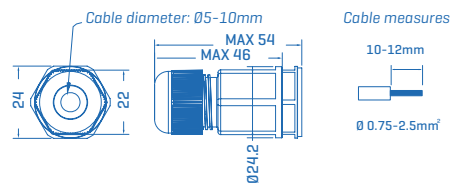

HYDRA ECO DATASHEET

HYDRA ECO 24W

	W	K	Lm	
30872244	24W	4000K	2400	1/12

| | 220-240 V 50-60 Hz CRI >80 | -20+40°C | FAST CONNECTOR | IK 08 | IP 65 | PF > 0,9 | NO DIM | ON OFF | 36.000 h. | 120° | POLYCARBONATE DIFFUSER | DRIVER INCL | OUTDOOR INDOOR

2 YEARS GUARANTEE

A+

Emergency Kit (Please consult)

FAST CONNECTOR DETAILS

ACCESSORIES

30021000H	Suspension Kit [for 2 Hydra Eco]	1

Fixed bracket [Included]	2

BODY **ABS** COLOUR: Grey

DIFFUSER **PC**