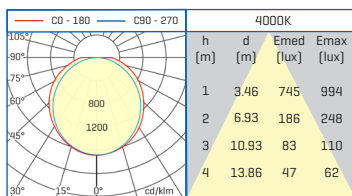

HYDRA ECO DATASHEET

HYDRA ECO 30W

	W	K	Lm	
30871304	30W	4000K	3000	1/12

2 YEARS GUARANTEE

Emergency Kit (Please consult)

56 mm

FAST CONNECTOR DETAILS

Cable measures

ACCESSORIES

30021000H	Suspension Kit [for 2 Hydra Eco]	1

Fixed bracket [Included]

2

BODY **ABS** COLOUR: Grey

DIFFUSER **PC**