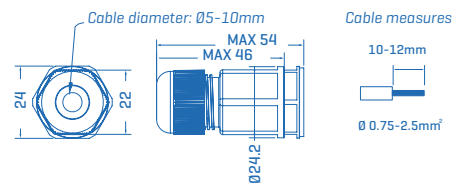

HYDRA ECO DATASHEET

HYDRA ECO 60W

	W	K	Lm	
30872604	60W	4000K	6000	1/12

2 YEARS GUARANTEE

A+

Emergency Kit (Please consult)

FAST CONNECTOR DETAILS

ACCESSORIES

30021000H	Suspension Kit [for 2 Hydra Eco]	1

Fixed bracket [Included]

2

BODY **ABS** COLOUR: Grey

DIFFUSER **PC**