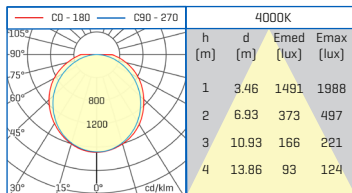

HYDRA ECO DATASHEET

HYDRA ECO 60W

	W	K	Lm	
30872604	60W	4000K	6000	1/12

2 YEARS GUARANTEE

A+

Emergency Kit (Please consult)

FAST CONNECTOR DETAILS

ACCESSORIES

30021000H	Suspension Kit [for 2 Hydra Eco]	1

Fixed bracket [Included]

2

BODY **ABS** COLOUR: Grey

DIFFUSER **PC**