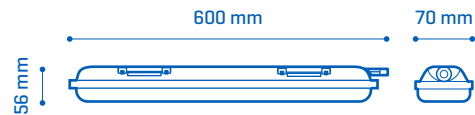

HYDRA ECO DATASHEET

HYDRA ECO 12W

	W	K	Lm	
30871124	12W	4000K	1200	1/12

2 YEARS GUARANTEE

Emergency Kit (Please consult)

FAST CONNECTOR DETAILS

ACCESSORIES

30021000H	Suspension Kit [for 2 Hydra Eco]	1

Fixed bracket [Included]

2

BODY **ABS** COLOUR: Grey

DIFFUSER **PC**