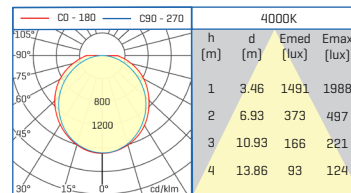

ACCESSORIES

30021000H	Suspension Kit [for 2 Hydra Eco]	1