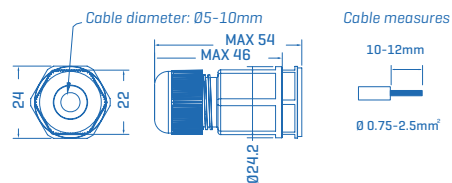

HYDRA ECO DATASHEET

HYDRA ECO 50W

	W	K	Lm	
30872504	50W	4000K	5000	1/12

2 YEARS GUARANTEE

Emergency Kit (Please consult)

FAST CONNECTOR DETAILS

ACCESSORIES

30021000H	Suspension Kit [for 2 Hydra Eco]	1

Fixed bracket [Included]	2

BODY **ABS** COLOUR: Grey

DIFFUSER **PC**