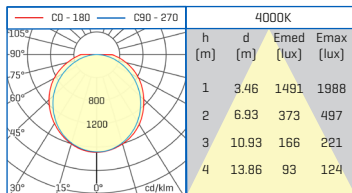

DIFFUSER **PC**

HYDRA ECO DATASHEET

HYDRA ECO 60W

	W	K	Lm	
30872604	60W	4000K	6000	1/12

2 YEARS GUARANTEE

A+

 Emergency Kit (Please consult)

ACCESSORIES