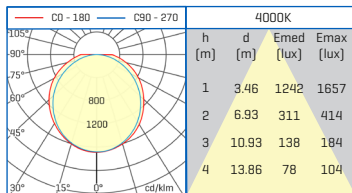

ACCESSORIES

30021000H	Suspension Kit (for 2 Hydra Eco)	1