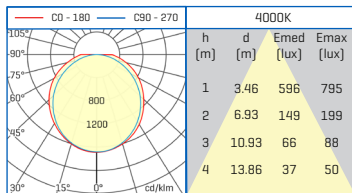

ACCESSORIES

30021000H	Suspension Kit (for 2 Hydra Eco)	1