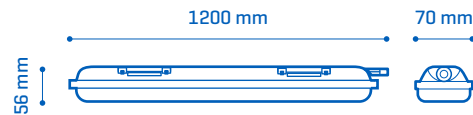

DIFFUSER **PC**

HYDRA ECO DATASHEET

HYDRA ECO 25W

	W	K	Lm	
30871254	25W	4000K	2500	1/12

2 YEARS GUARANTEE

A+

 Emergency Kit (Please consult)

ACCESSORIES