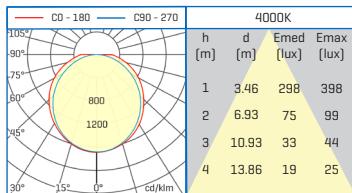

ACCESSORIES

30021000H	Suspension Kit (for 2 Hydra Eco)	1