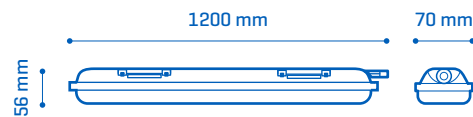

ACCESSORIES

30021000H	Suspension Kit (for 2 Hydra Eco)	1