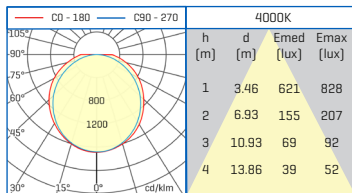

ACCESSORIES

30021000H	Suspension Kit (for 2 Hydra Eco)	1