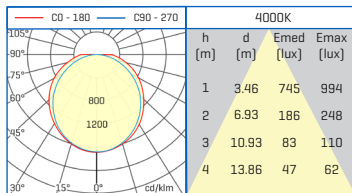

ACCESSORIES

30021000H	Suspension Kit (for 2 Hydra Eco)	1