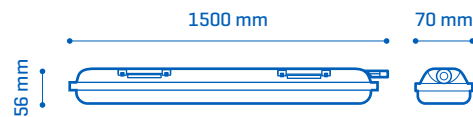

ACCESSORIES

30021000H	Suspension Kit (for 2 Hydra Eco)	1