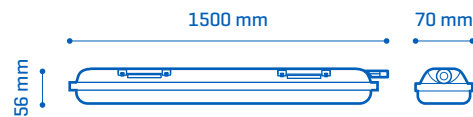

ACCESSORIES

30021000H	Suspension Kit (for 2 Hydra Eco)	1