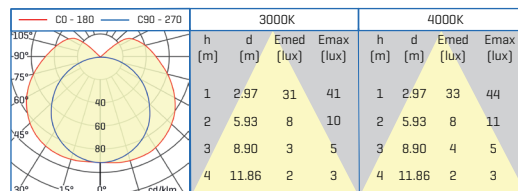

BODY **ALU** MAT

DIFFUSER **PC**