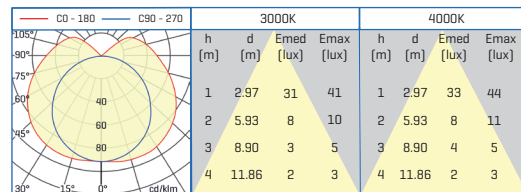

DALTON

DATASHEET

Floor

DALTON Floor

	W	K	Lm	Colour	☐
30860073A	7W	3000K	455	Anthracite	1/9
30860074A	7W	4000K	490	Anthracite	1/9

100-240 V
50-60 Hz
CRI >80

LED CHIP

Light Source	OSRAM DURIS S5
Color Temperature	3000K / 4000K
Colour Rendering Index	CRI >80
Led Lifespan	L70>36.000h
Photobiological safety	RG1

DRIVER

Model	ESPLDR6W0300
Input Voltage	100/240V-50/60hz
Output Voltage	13.5-22Vdc / 60Vdc max
Output Current	300mA
Efficiency	<90%
Temperature Index	Ta:50° Tc:85°
Ingress Protection	IP65

BODY **ALU** MAT

DIFFUSER **PC**