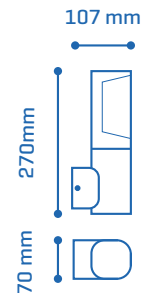

BODY **ALU** MAT

DIFFUSER **PC**