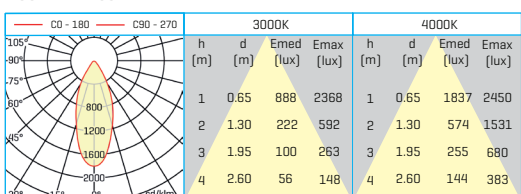

ZOOM LED 36°

1. BODY ☐ ALU ☐ MAT
   DIFFUSER ☐ PC