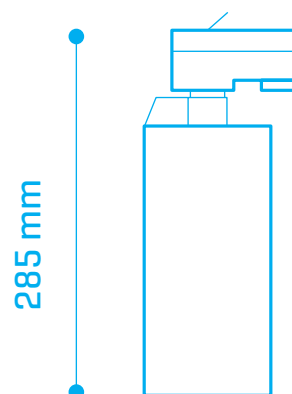

ZOOM LED 36°

1. BODY ☐ ALU ☐ MAT
   DIFFUSER ☐ PC