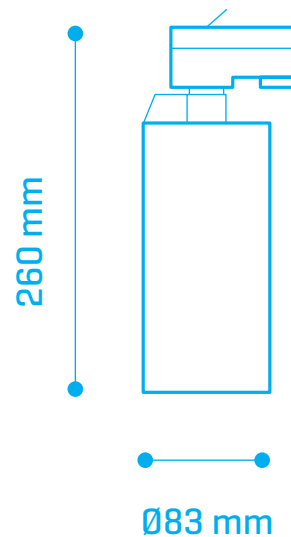

ZOOM LED 36°

1. BODY ☐ ALU ☐ MAT
   DIFFUSER ☐ PC