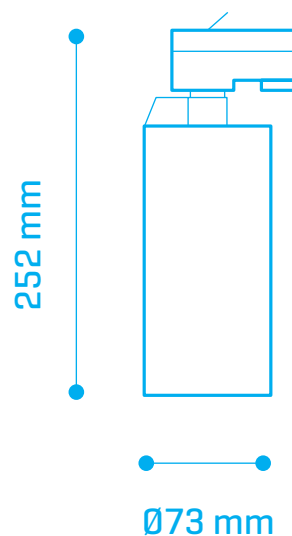

ZOOM LED 36°

1. BODY ☐ ALU ☐ MAT
   DIFFUSER ☐ PC