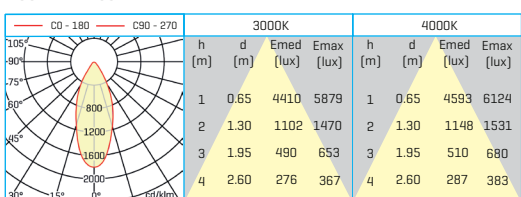

ZOOM LED 36°

1. BODY ☐ ALU ☐ MAT
   DIFFUSER ☐ PC