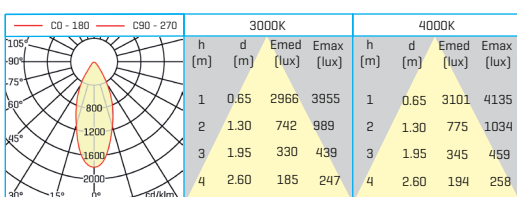

ZOOM LED 36°

1. BODY ☐ ALU ☐ MAT
   DIFFUSER ☐ PC