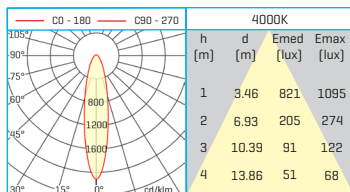

ROOK LED DATASHEET

ROOK Led Single

	W	K	Lm	
30670074A	7W	4000K	525	1/36

Single

BODY **ALU** MAT · COLOUR: Antracita / Anthracite / Anthracite

REFRACTOR **TG**

DIFUSER **PC**

ROOK LED DATASHEET

ROOK Led Double

	W	K	Lm	
30670144A	14W	4000K	1050	1/24
30670143A	14W	3000K	980	1/24

220-240 V
50-60 Hz
CRI >80

Double

CO - 180	4000K				3000K			
	h [m]	d [m]	Emed [lux]	Emax [lux]	h [m]	d [m]	Emed [lux]	Emax [lux]
1	3.46	1643	2191		1	3.46	1533	2045
2	6.93	411	548		2	6.93	383	511
3	10.39	183	243		3	10.39	170	227
4	13.86	103	137		4	13.86	96	128