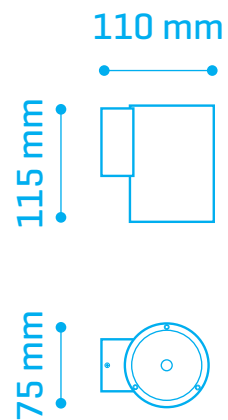

ROOK LED DATASHEET

ROOK Led Single

	W	K	Lm	
30670074A	7W	4000K	525	1/36

Single

BODY **ALU** MAT · COLOUR: Antracita / Anthracite / Anthracite

REFRACTOR **TG**

DIFUSER **PC**

ROOK LED DATASHEET

ROOK Led Double

	W	K	Lm	
30670144A	14W	4000K	1050	1/24
30670143A	14W	3000K	980	1/24

220-240 V
50-60 Hz
CRI >80

Double

CO - 180	4000K				3000K			
	h [m]	d [m]	Emed [lux]	Emax [lux]	h [m]	d [m]	Emed [lux]	Emax [lux]
1	3.46	1643	2191		1	3.46	1533	2045
2	6.93	411	548		2	6.93	383	511
3	10.39	183	243		3	10.39	170	227
4	13.86	103	137		4	13.86	96	128

110 mm

BODY MAT · COLOUR: Antracita / Anthracite / Anthracite

REFRACTOR

DIFUSER

ROOK GU10 DATASHEET

30680010A Single

W 1x50W
1/20

Single

ROOK GU10 DATASHEET

30680020A

Double

W 2x50W
1/20

Double

NO INCL

GZ10-INCL

54