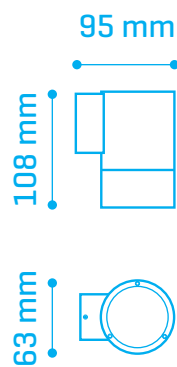

ROOK LED DATASHEET

ROOK Led Single

	W	K	Lm	
30670074A	7W	4000K	525	1/36

Single

BODY **ALU** MAT · COLOUR: Antracita / Anthracite / Anthracite

REFRACTOR **TG**

DIFUSER **PC**

ROOK LED DATASHEET

ROOK Led Double

	W	K	Lm	
30670144A	14W	4000K	1050	1/24
30670143A	14W	3000K	980	1/24

220-240 V
50-60 Hz
CRI >80

Double

CO - 180	4000K				3000K			
	h [m]	d [m]	Emed [lux]	Emax [lux]	h [m]	d [m]	Emed [lux]	Emax [lux]
1	3.46	1643	2191		1	3.46	1533	2045
2	6.93	411	548		2	6.93	383	511
3	10.39	183	243		3	10.39	170	227
4	13.86	103	137		4	13.86	96	128

110 mm

BODY MAT · COLOUR: Antracita / Anthracite / Anthracite

REFRACTOR

DIFUSER

ROOK GU10 DATASHEET

30680010A Single

W 1x50W
1/20

Single

ROOK GU10 DATASHEET

30680020A

Double

W 2x50W
1/20

Double

NO INCL

GZ10-INCL

54