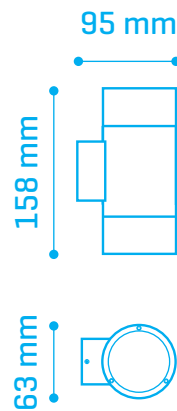

ROOK GU10 DATASHEET

30680020A

Double

W 2x50W
1/20

Double

NO INCL

GZ10-INCL

54

OUTDOOR