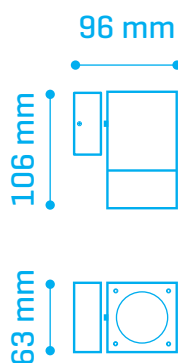

ROOK Led Double

	W	K	Lm	
30670144A	14W	4000K	1050	1/24
30670143A	14W	3000K	980	1/24

220-240 V
50-60 Hz
CRI >80

Double

CO - 180	4000K				3000K			
	h [m]	d [m]	Emed [lux]	Emax [lux]	h [m]	d [m]	Emed [lux]	Emax [lux]
1	3.46	1643	2191		1	3.46	1533	2045
2	6.93	411	548		2	6.93	383	511
3	10.39	183	243		3	10.39	170	227
4	13.86	103	137		4	13.86	96	128

OUTDOOR

ROOK SQUARE GU10 DATASHEET

30680030A Single

W 1x50W 1/20

Single

NO INCL

G210-INCL

54

OUTDOOR

ROOK SQUARE GU10 DATASHEET

30680040A Double

W 2x50W 1/10

220-240 V
50-60 Hz

NO INCL

GZ10-INCL

54