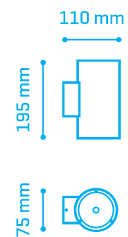

ROOK LED

ROOK Led Single

	W	K	Lm	
30670074A	7W	4000K	525	1/36

Single

ROOK Led Double

	W	K	Lm	
30670144A	14W	4000K	1050	1/24

Double

MAT ALU · COLOUR: Antracita / Anthracite / Anthracite

ROOK

ROOK

		W	
30680010A	Single	1x50W	1/20

Single

		W	
30680020A	Double	2x50W	1/20

Double

ROOK Square

		W	
30680030A	Single	1x50W	1/20

Single

		W	
30680040A	Double	2x50W	1/10

Double