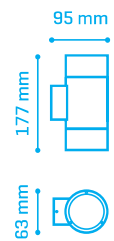

ROOK

ROOK

		W	
30680010A	Single	1x50W	1/20

Single

		W	
30680020A	Double	2x50W	1/20

Double

ROOK Square

		W	
30680030A	Single	1x50W	1/20

Single

		W	
30680040A	Double	2x50W	1/10

Double