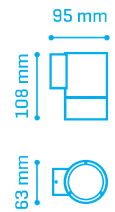

ROOK

ROOK

		W	
30680010A	Single	1x50W	1/20

Single

		W	
30680020A	Double	2x50W	1/20

Double

ROOK Square

		W	
30680030A	Single	1x50W	1/20