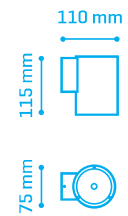

ROOK LED

ROOK Led Single

	W	K	Lm	
30670074A	7W	4000K	525	1/36

Single

ROOK Led Double

	W	K	Lm	
30670144A	14W	4000K	1050	1/24

Double

MAT ALU · COLOUR: Antracita / Anthracite / Anthracite

ROOK

ROOK

		W	
30680010A	Single	1x50W	1/20

Single

		W	
30680020A	Double	2x50W	1/20

Double

ROOK Square

		W	
30680030A	Single	1x50W	1/20