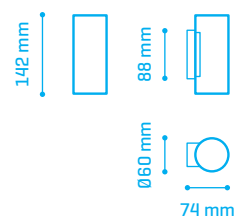

WALLY

WALLY ROUND

		W	Colour	
30510150 W	Single	MAX 1 X 50W	Matt White	1/50
30510150 N	Single	MAX 1 X 50W	Matt Black	1/50
30510250 W	Double	MAX 2 X 50W	Matt White	1/50
30510250 N	Double	MAX 2 X 50W	Matt Black	1/50

WALLY SQUARE

		W	Colour	
30520150 W	Single	MAX 1 X 50W	Matt White	1/50
30520150 N	Single	MAX 1 X 50W	Matt Black	1/50
30520250 W	Double	MAX 2 X 50W	Matt White	1/50
30520250 N	Double	MAX 2 X 50W	Matt Black	1/50