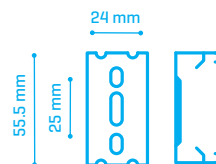

ACCESSORIES [included]		
	Fixed bracket	2