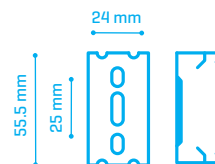

HYDRA Led 25W

	W	K	Lm	
30021254	25W	4000K	2500	1/12
30021256	25W	6000K	2500	1/12

ACCESSORIES		
30021000	Suspension Kit [for 2 Hydras]	1

ACCESSORIES [included]		
	Fixed bracket	2

HYDRA LED DATA SHEET

HYDRA Led 30W