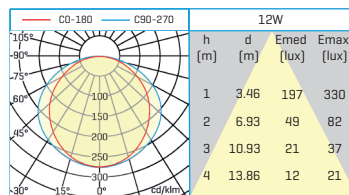

HYDRA LED DATA SHEET

HYDRA Led 12W

	W	K	Lm	
30021124	12W	4000K	1200	1/20
30021126	12W	6000K	1200	1/20

ACCESSORIES		
30021000	Suspension Kit [for 2 Hydras]	1

ACCESSORIES [included]		
	Fixed bracket	2

HYDRA LED DATA SHEET