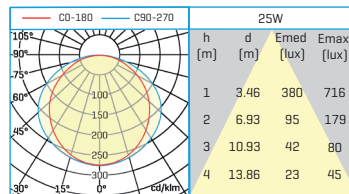

	W	K	Lm	
30021304	30W	4000K	3000	1/12
30021306	30W	6000K	3000	1/12

ACCESSORIES		
30021000	Suspension Kit [for 2 Hydras]	1

ACCESSORIES [included]		
	Fixed bracket	2

HYDRA LED DATA SHEET

HYDRA Led 25W

	W	K	Lm	
30022254	25W	4000K	2500	1/15
30022256	25W	6000K	2500	1/15