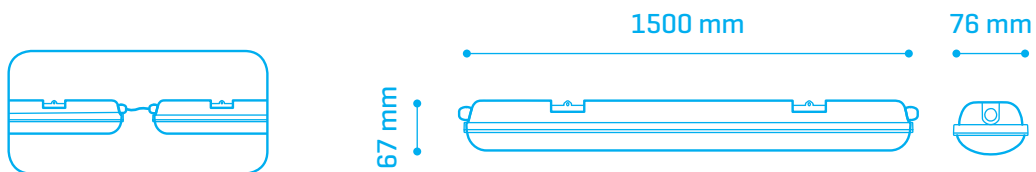

30021000	Suspension Kit (for 2 Hydras)	1

MAT PC · COLOUR: Gris / Grey / Gris

HYDRA LED LINKABLE

DATASHEET

HYDRA Led 30W Linkable

	W	K	Lm	
30021304LK	30W	4000K	3000	1/12

|
 |
 220-240 V |
 20+45°C |
 |
 |
 |
 > 0,9 |
 NO DIM |
 > 15.000 |
 40.000 h. |
 120° |
 POLYCARBONATE |
 DRIVER INCL