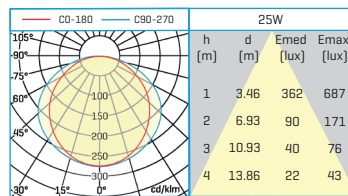

HYDRA Led 25W

	W	K	Lm	
30021254	25W	4000K	2500	1/12
30021256	25W	6000K	2500	1/12