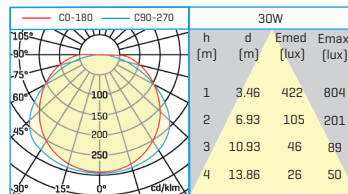

HYDRA Led 30W

	W	K	Lm	
30021304	30W	4000K	3000	1/12
30021306	30W	6000K	3000	1/12