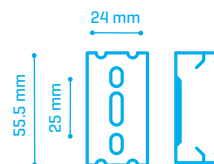

ACCESSORIES [included]		
	Fixed bracket	2