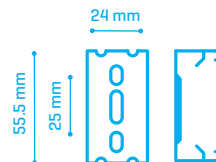

ACCESSORIES [included]		
	Fixed bracket	2