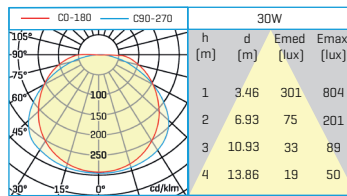

30021000	Suspension Kit (for 2 Hydras)	1

MAT PC · COLOUR: Gris / Grey / Gris

HYDRA LED LINKABLE

DATASHEET

HYDRA Led 30W Linkable

	W	K	Lm	
30021304LK	30W	4000K	3000	1/12

|
 |
 220-240 V |
 20+45°C |
 |
 |
 |
 > 0,9 |
 NO DIM |
 > 15.000 |
 40.000 h. |
 120° |
 POLYCARBONATE |
 DRIVER INCL