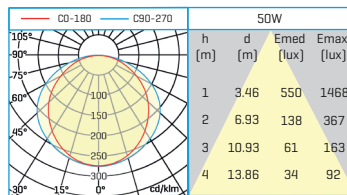

HYDRA Led 50W Linkable

	W	K	Lm	
30022504LK	50W	4000K	5000	1/8

- Conexión lineal
- Linkable
- Câblage transversant
- Collegabile
- Verknüpfbar

ACCESSORIES

30021000	Suspension Kit (for 2 Hydras)	1

MAT PC · COLOUR: Gris / Grey / Gris