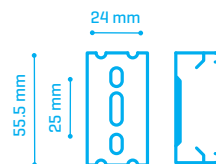

HYDRA LED DATA SHEET

HYDRA Led 12W

	W	K	Lm	
30021124	12W	4000K	1200	1/20
30021126	12W	6000K	1200	1/20

ACCESSORIES		
30021000	Suspension Kit [for 2 Hydras]	1

ACCESSORIES [included]		
	Fixed bracket	2

HYDRA LED DATA SHEET