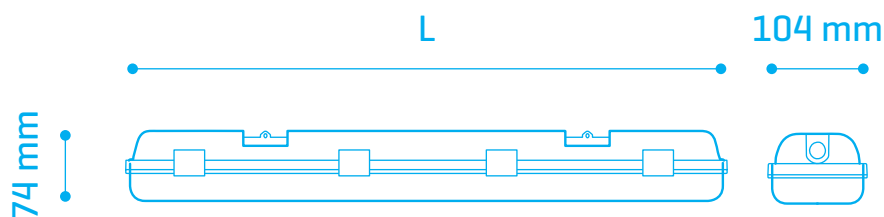

## HYDRA

	W	L	
30012100	MAX 2 X 10W	670 mm	1/15
30012180	MAX 2 X 20W	1270 mm	1/10
30012240	MAX 2 X 25W	1570 mm	1/10

POLYCARBONATE COVER

ONE SIDE CONNECTION

NO INCL