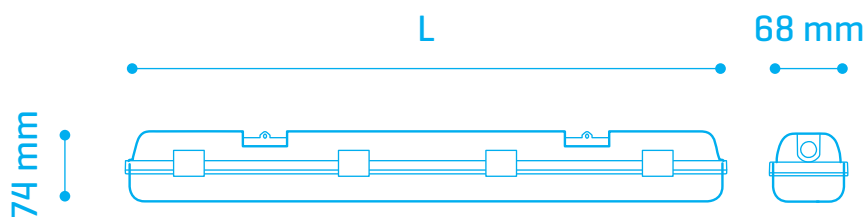

## HYDRA

	W	L	
30011100	MAX 1 X 10W	670 mm	1/20
30011180	MAX 1 X 20W	1270 mm	1/12
30011240	MAX 1 X 25W	1570 mm	1/12

POLYCARBONATE COVER

ONE SIDE CONNECTION

NO INCL

## HYDRA

	W	L	
30012100	MAX 2 X 10W	670 mm	1/15
30012180	MAX 2 X 20W	1270 mm	1/10
30012240	MAX 2 X 25W	1570 mm	1/10

POLYCARBONATE COVER

ONE SIDE CONNECTION

NO INCL