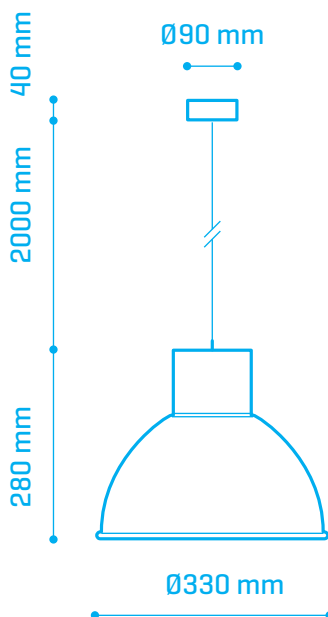

# BELLY DATASHEET

## BELLY LARGE

	W	⚡	Colour	Material	📦
30433300 W	MAX 60W	E27	Matt White	Alu	1

☐ | 220-240 V  
50-60 Hz

## BELLY LARGE

	W	⚡	Colour	Material	📦
30433300 NW	MAX 60W	E27	Matt Black / Matt White	Alu	1

☐ | 220-240 V  
50-60 Hz