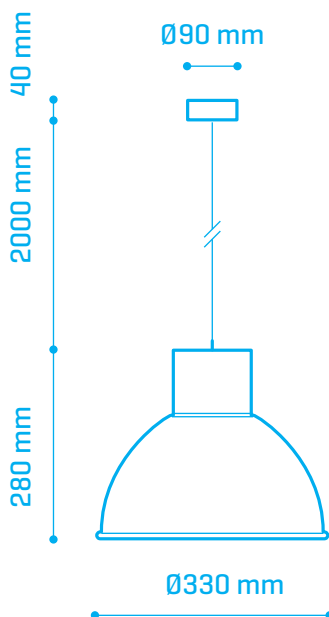

## BELLY SMALL

	W	⚡	Colour	Material	📦
30432500 NG	MAX 60W	E27	Matt Black / Gold	Alu	1

☐ | 220-240 V  
50-60 Hz

# BELLY DATASHEET

## BELLY LARGE

	W	⚡	Colour	Material	📦
30433300 W	MAX 60W	E27	Matt White	Alu	1

☐ | 220-240 V  
50-60 Hz

## BELLY LARGE

	W	⚡	Colour	Material	📦
30433300 NW	MAX 60W	E27	Matt Black / Matt White	Alu	1

☐ | 220-240 V  
50-60 Hz