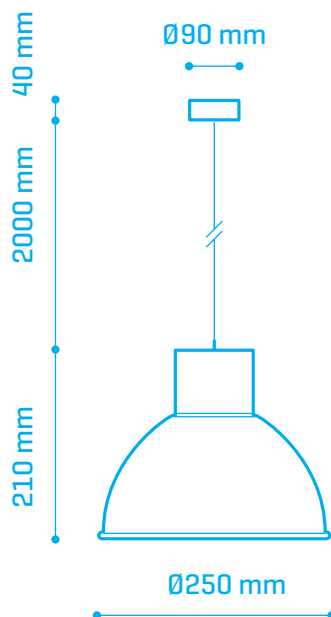

BELLY DATASHEET

BELLY SMALL

	W	⚡	Colour	Material	📦
30432500 NG	MAX 60W	E27	Matt Black / Gold	Alu	1

☐ | 220-240 V
50-60 Hz