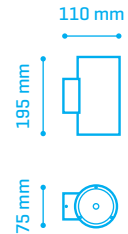

ROOK LED

ROOK Led Single

	W	K	Lm	Box
30670074A	7W	4000K	525	1/36

Single

ROOK Led Double

	W	K	Lm	Box
30670144A	14W	4000K	1050	1/24

Double

MAT ALU · COLOUR: Antracita / Anthracite / Anthracite