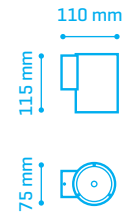

ROOK LED

ROOK Led Single

	W	K	Lm	Box
30670074A	7W	4000K	525	1/36

Single

ROOK Led Double

	W	K	Lm	Box
30670144A	14W	4000K	1050	1/24

Double

MAT ALU · COLOUR: Antracita / Anthracite / Anthracite