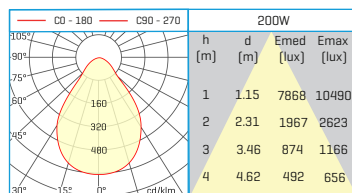

VEGA DATASHEET

VEGA 10W

	W	K	Lm	Colour	
30650104W	10W	4000K	800	Matt White	1/20
30650104N	10W	4000K	800	Matt Black	1/20

180-265 V
50-60 Hz
CRI >80

MAT ALU

VEGA DATASHEET

VEGA 30W

	W	K	Lm	Colour	
30650304W	30W	4000K	2400	Matt White	1/10
30650304N	30W	4000K	2400	Matt Black	1/10

MAT ALU

VEGA DATASHEET

VEGA 50W

	W	K	Lm	Colour	
30650504W	50W	4000K	4000	Matt White	1/10
30650504N	50W	4000K	4000	Matt Black	1/10

|
 |
 180-265 V
50-60 Hz
CRI >80 |
 |
 1 m |
 > 0.9 |
 65 |
 NO DIM |
 ANTI-GLARE |
 ON/OFF |
 >50.000 |
 35.000 h. |
 60° |
 DRIVER INCL

MAT ALU

VEGA DATASHEET

VEGA 200W

	W	K	Lm	Colour	
30652004W	200W	4000K	16000	Matt White	1/2
30652004N	200W	4000K	16000	Matt Black	1/2

|
 |
 180-265 V
50-60 Hz
CRI >80 |
 |
 1 m |
 > 0.9 |
 65 |
 NO DIM |
 ANTI-GLARE |
 ON/OFF |
 >50.000 |
 35.000 h. |
 60° |
 DRIVER INCL