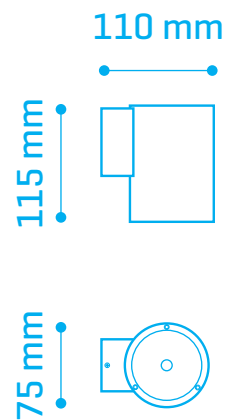

ROOK LED DATASHEET

ROOK Led Single

	W	K	Lm	
30670074A	7W	4000K	525	1/36

| | 220-240 V
 50-60 Hz
 CRI >80
 COB

Single

MAT ALU · COLOUR: Antracita / Anthracite / Anthracite

ROOK LED DATASHEET

ROOK Led Double

	W	K	Lm	
30670144A	14W	4000K	1050	1/24

220-240 V
50-60 Hz
CRI >80

Double

110 mm

MAT ALU · COLOUR: Antracita / Anthracite / Anthracite