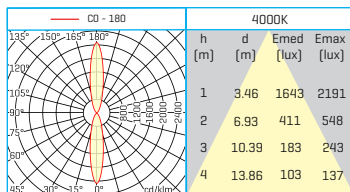

ROOK LED DATASHEET

ROOK Led Single

	W	K	Lm	
30670074A	7W	4000K	525	1/36

| | 220-240 V
 50-60 Hz
 CRI >80
 COB

Single

MAT ALU · COLOUR: Antracita / Anthracite / Anthracite

ROOK LED DATASHEET

ROOK Led Double

	W	K	Lm	
30670144A	14W	4000K	1050	1/24

220-240 V
50-60 Hz
CRI >80

Double

110 mm

MAT ALU · COLOUR: Antracita / Anthracite / Anthracite