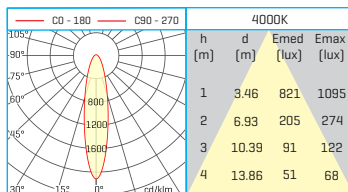

ROOK LED DATASHEET

ROOK Led Single

	W	K	Lm	
30670074A	7W	4000K	525	1/36

| | 220-240 V
 50-60 Hz
 CRI >80
 COB

Single

MAT ALU · COLOUR: Antracita / Anthracite / Anthracite

ROOK LED DATASHEET

ROOK Led Double

	W	K	Lm	
30670144A	14W	4000K	1050	1/24

220-240 V
50-60 Hz
CRI >80

Double

110 mm

MAT ALU · COLOUR: Antracita / Anthracite / Anthracite