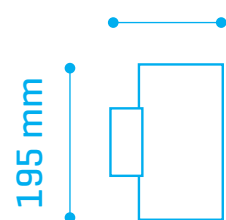

ROOK LED DATASHEET

ROOK Led Single

	W	K	Lm	
30670074A	7W	4000K	525	1/36

| | 220-240 V
 50-60 Hz
 CRI >80
 COB

Single

MAT ALU · COLOUR: Antracita / Anthracite / Anthracite

ROOK LED DATASHEET

ROOK Led Double

	W	K	Lm	
30670144A	14W	4000K	1050	1/24

220-240 V
50-60 Hz
CRI >80

Double

110 mm

MAT ALU · COLOUR: Antracita / Anthracite / Anthracite